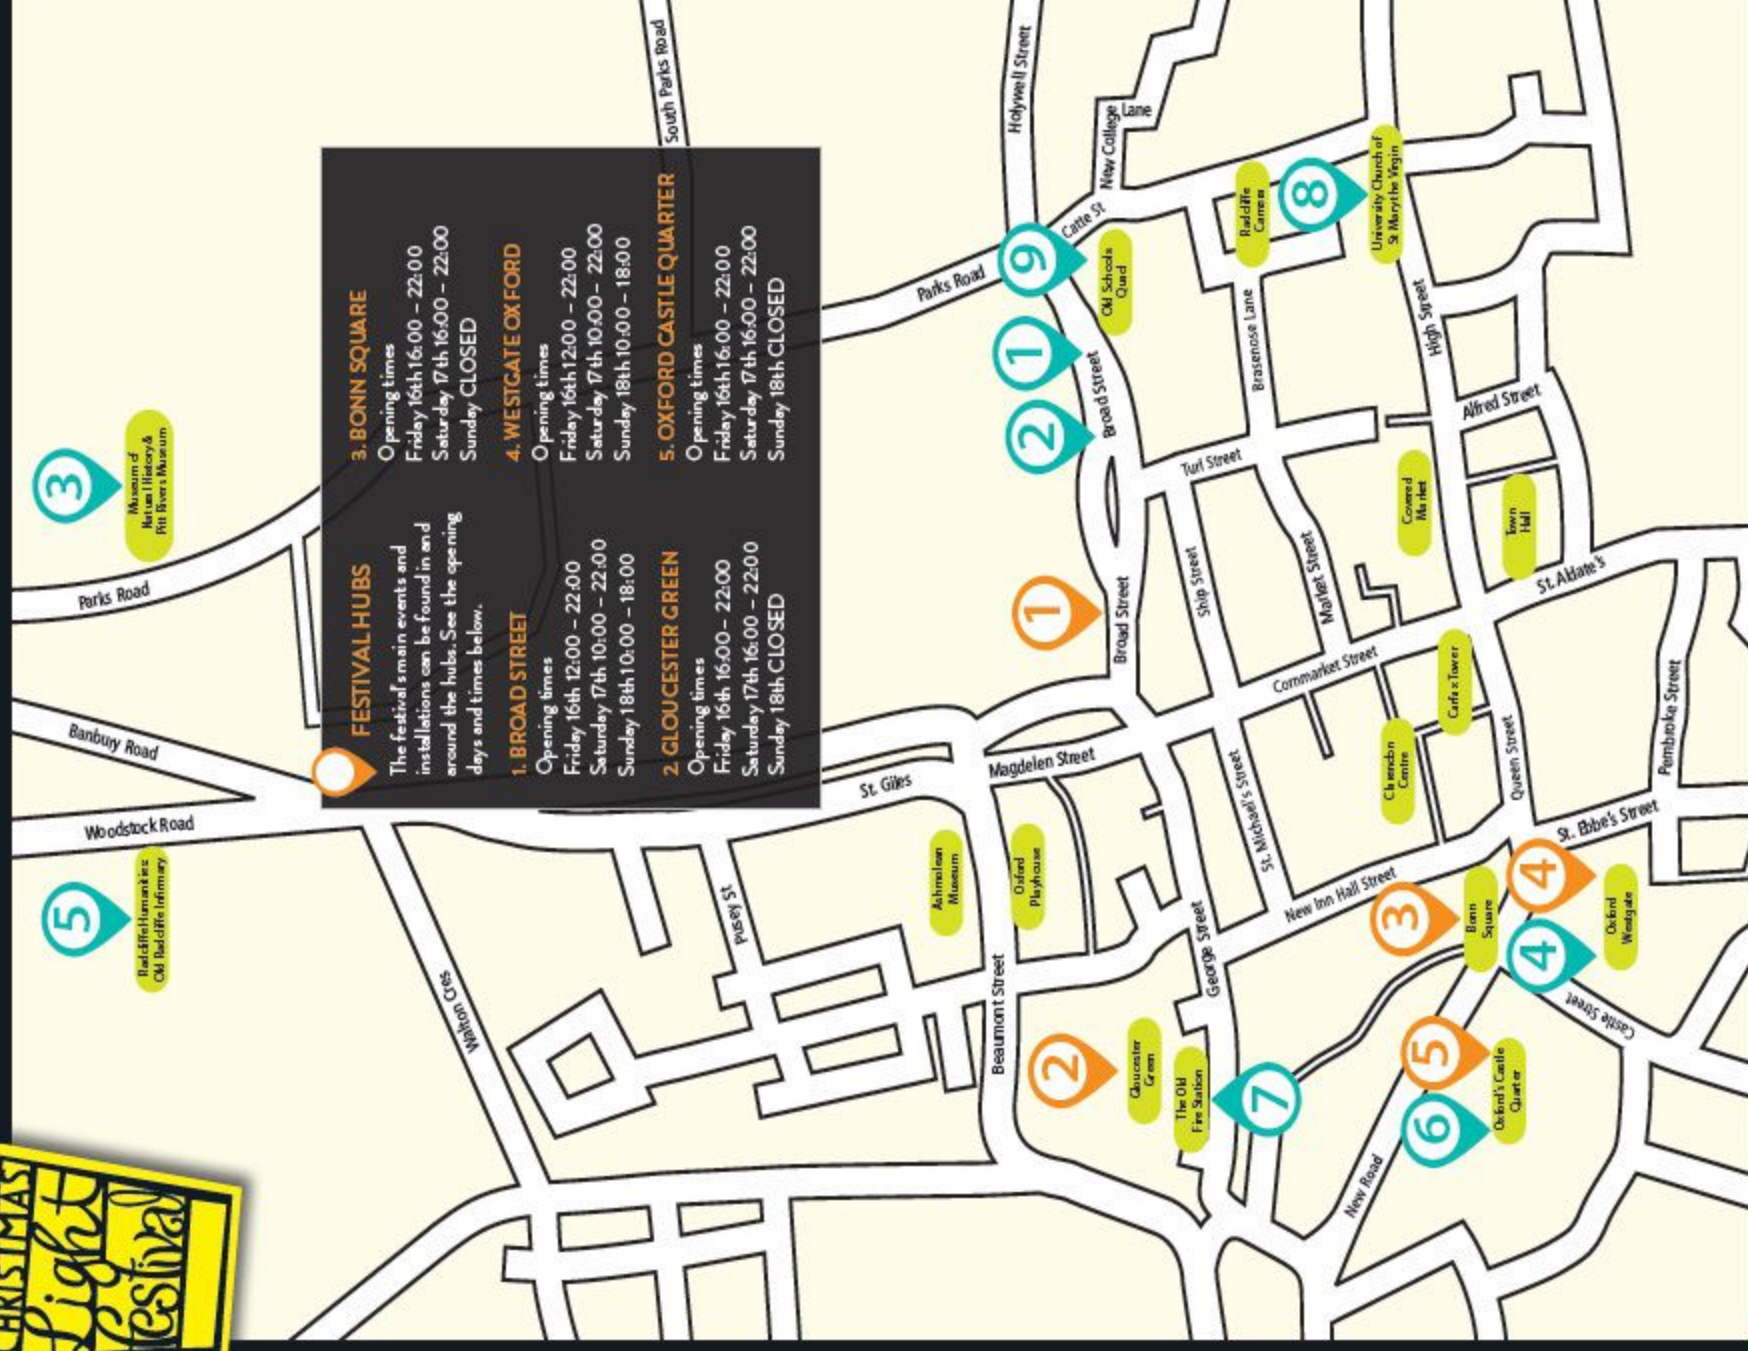

DON'T MISS THESE HIGHLIGHTS

For full listings of events visit the website

FRIDAY 12:00pm-10:00pm

www.oxfordschristmas.com/friday

Festive Market Broad Street Hub	12:00pm-10:00pm
Our Place Gloucester Green Hub	5:00pm-10:00pm
Media Cube Leiden Square, Westgate Oxford	4:00pm-10:00pm
Shimmer Tree Broad Street Hub	4:00pm-10:00pm
Victorian Light Night! Radcliffe Humanities: Old Radcliffe Infirmary	6:00pm-10:00pm
Throne Ice Sculpture Castle Quarter Hub	4:00pm-10:00pm
Luxmuralis Son et Lumiere: Hidden Museum of Natural History & Pitt Rivers Museum	6:00pm-10:00pm
Lantern Parade from Covered Market to Gloucester Green <i>(recommended viewing points at Radcliffe Square, Cornmarket and Queens Street)</i>	6.30pm-7:30pm
JackFM pop-up Bonn Square Hub	6:30pm-7:30pm
Jack Frost Outdoor performance, Gloucester Green Hub	(see website for times)
Voice Park Oxford Castle and Prison	(see website for times)
Heliosphere Broad Street Hub	5:00pm and 9:30pm

FRIDAY 16TH TO SUNDAY 18TH NOVEMBER

www.oxfordschristmas.com

LIGHT INSTALLATIONS

Visit the festival highlight installations. Check the website for full details.

FRIDAY

1. Shimmer Tree by Dan Fox
2. Heliosphere by The Dream Engine
3. Luxmuralis Son et Lumiere: Hidden
4. Media Cube by G-SMATT and OVADA artists
5. Victorian Light Night! Diseases of Modern Life
6. Voice Park by Thor/McIntyre-Burnie
7. Our Place by Arts at the Old Fire Station

SUNDAY

1. Shimmer Tree by Dan Fox
4. Media Cube by G-SMATT and OVADA artists
9. Luxmuralis Son et Lumiere: Talking Maps